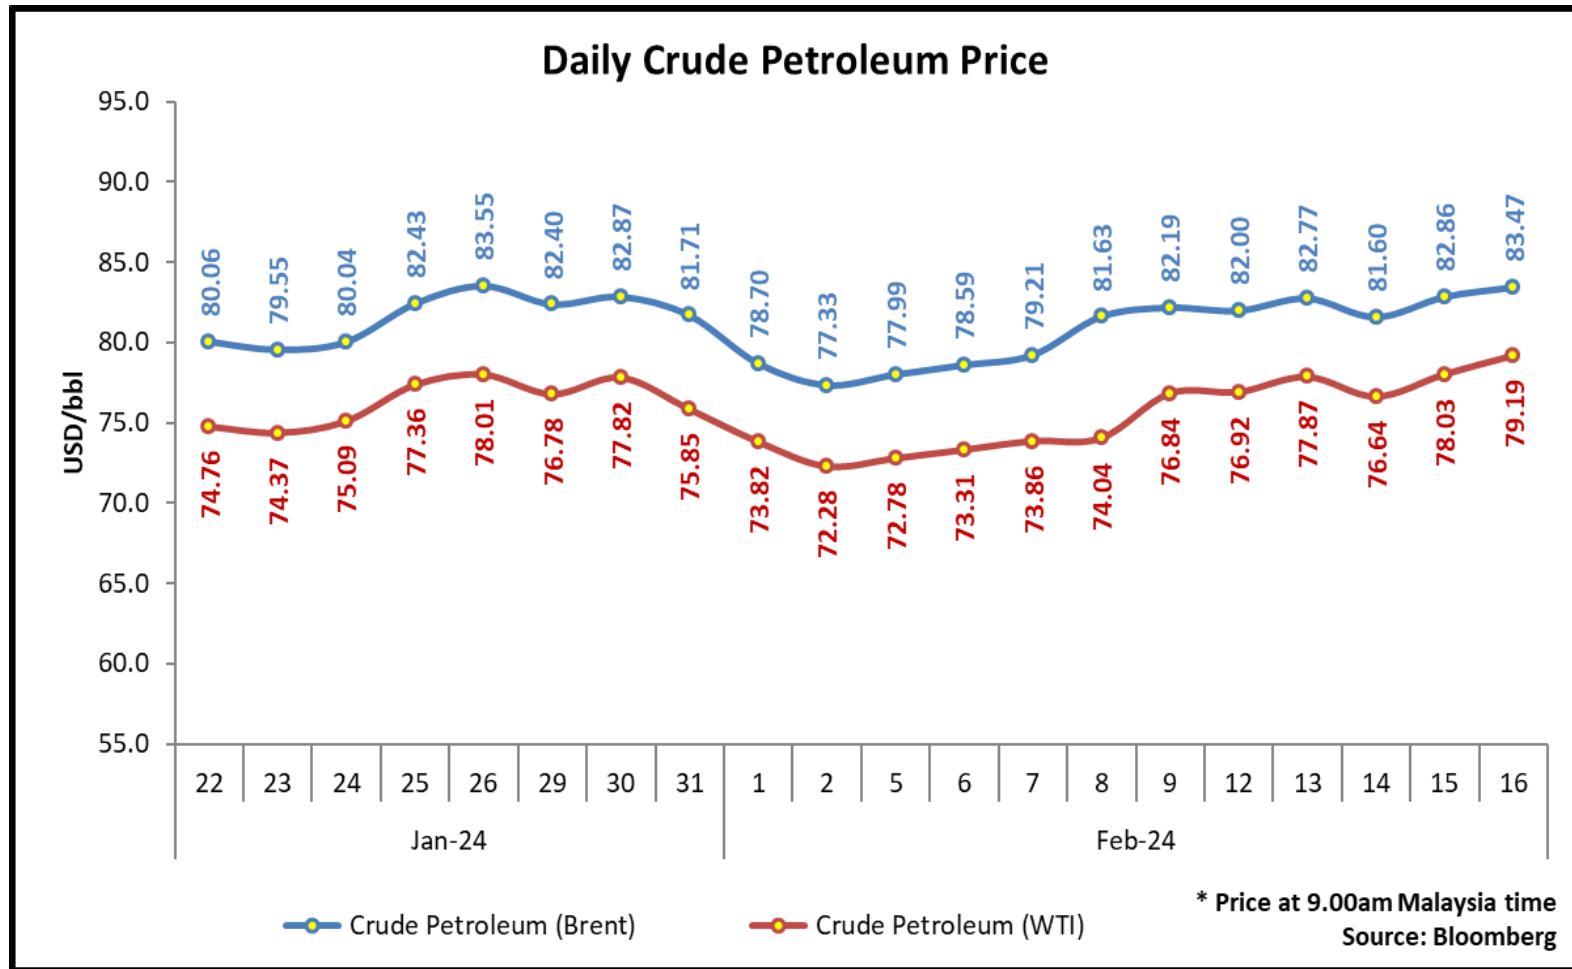

Daily Crude Petroleum Price

Harga Harian Petroleum Mentah

MINISTRY OF
INTERNATIONAL TRADE AND INDUSTRY

Weekly Crude Petroleum Price

Harga Mingguan Petroleum Mentah

MINISTRY OF
INTERNATIONAL TRADE AND INDUSTRY