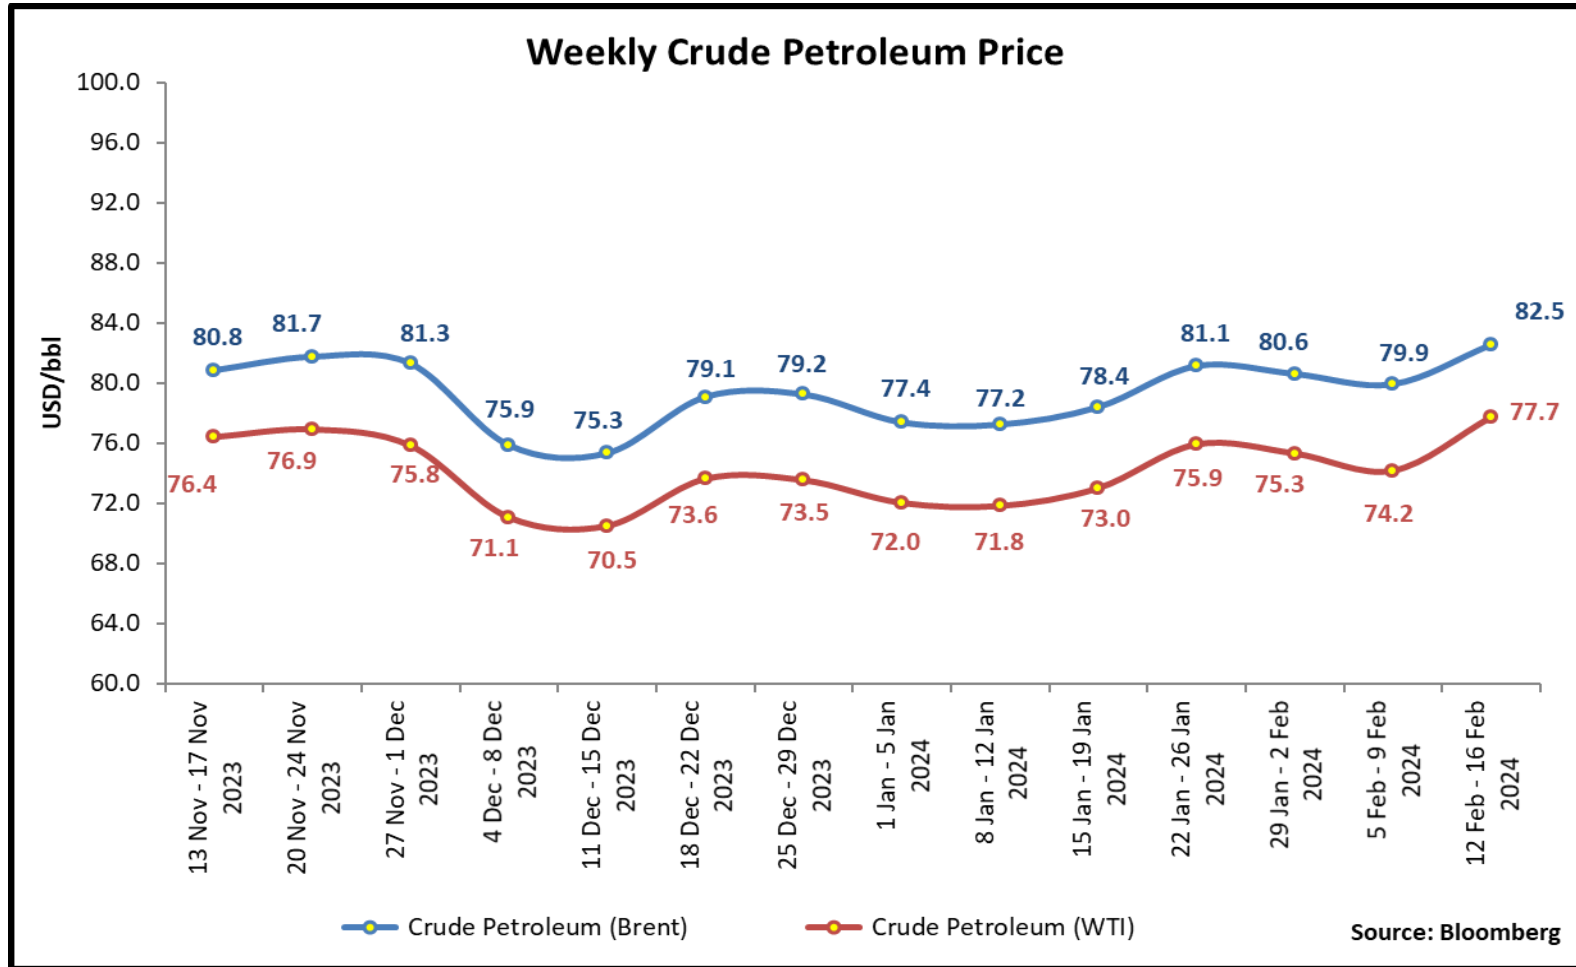

Daily Crude Petroleum Price

Harga Harian Petroleum Mentah

MINISTRY OF
INTERNATIONAL TRADE AND INDUSTRY

Weekly Crude Petroleum Price

Harga Mingguan Petroleum Mentah

MINISTRY OF
INTERNATIONAL TRADE AND INDUSTRY