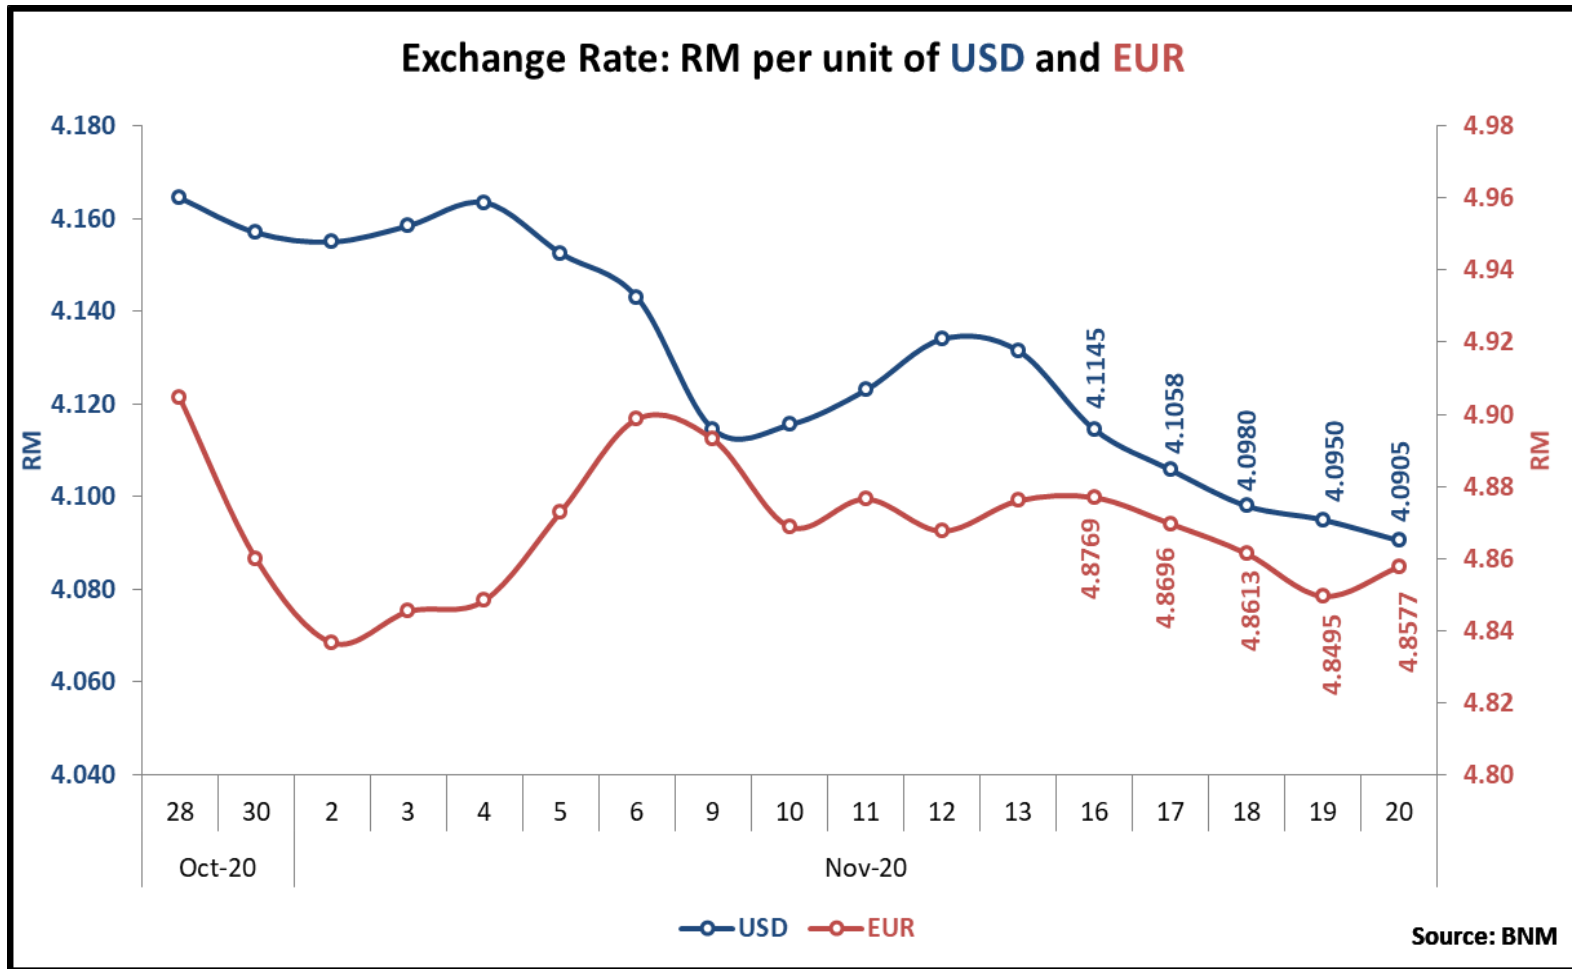

Daily Foreign Exchange Rate

Kadar Pertukaran Wang Asing Harian

MINISTRY OF
INTERNATIONAL TRADE AND INDUSTRY