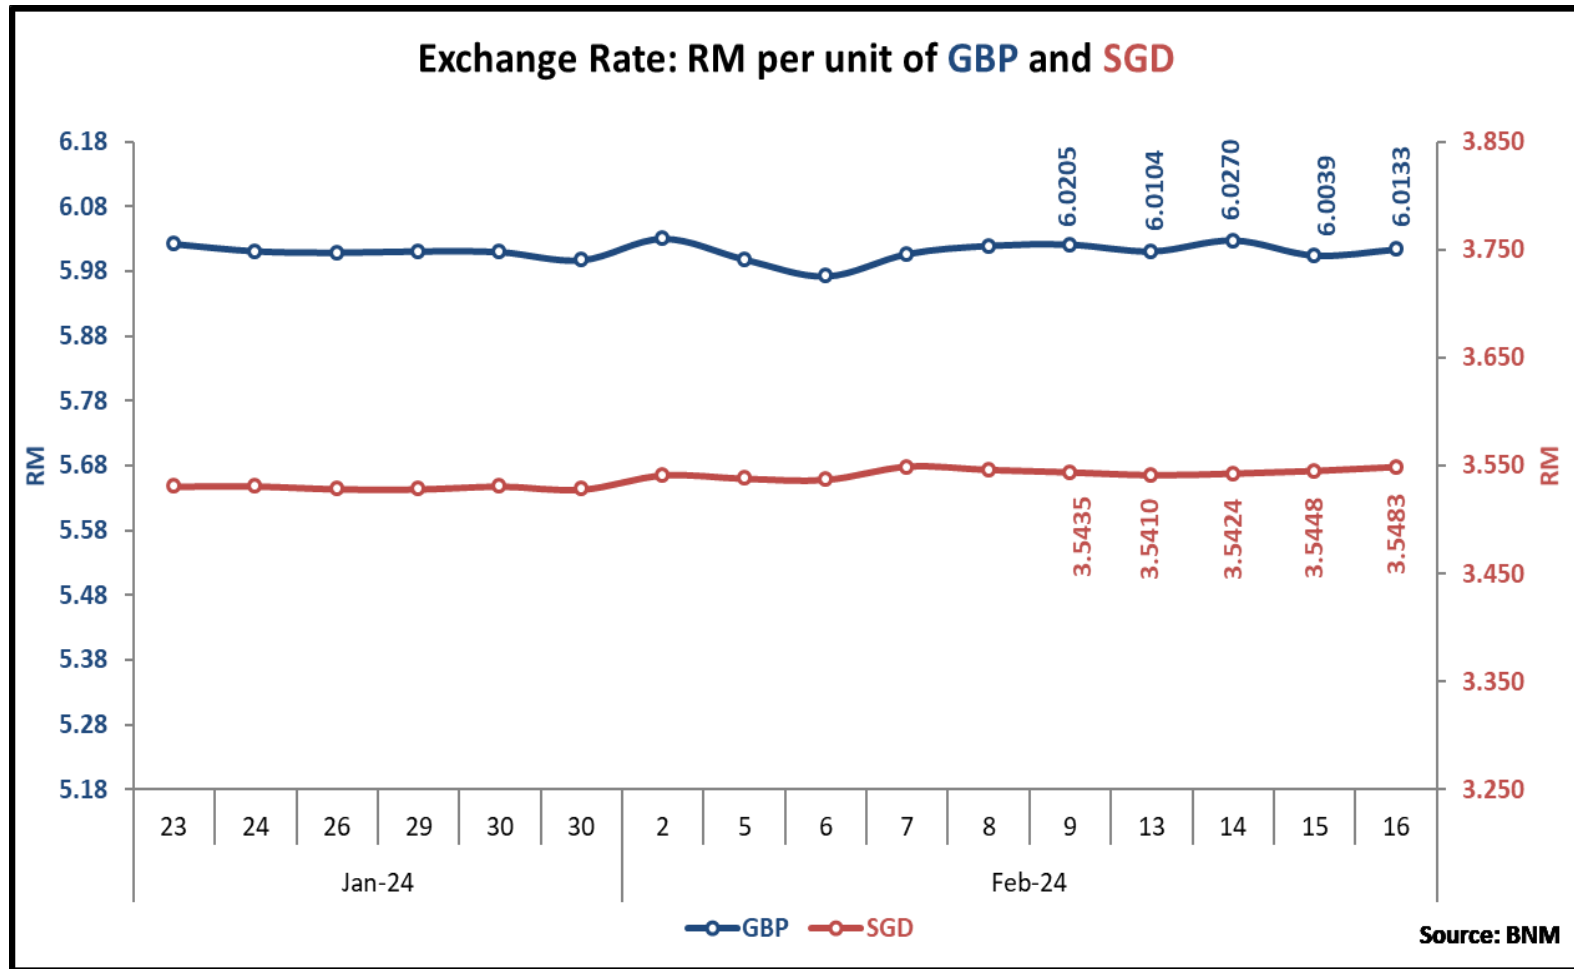

Daily Foreign Exchange Rate

Kadar Pertukaran Wang Asing Harian

MINISTRY OF
INTERNATIONAL TRADE AND INDUSTRY