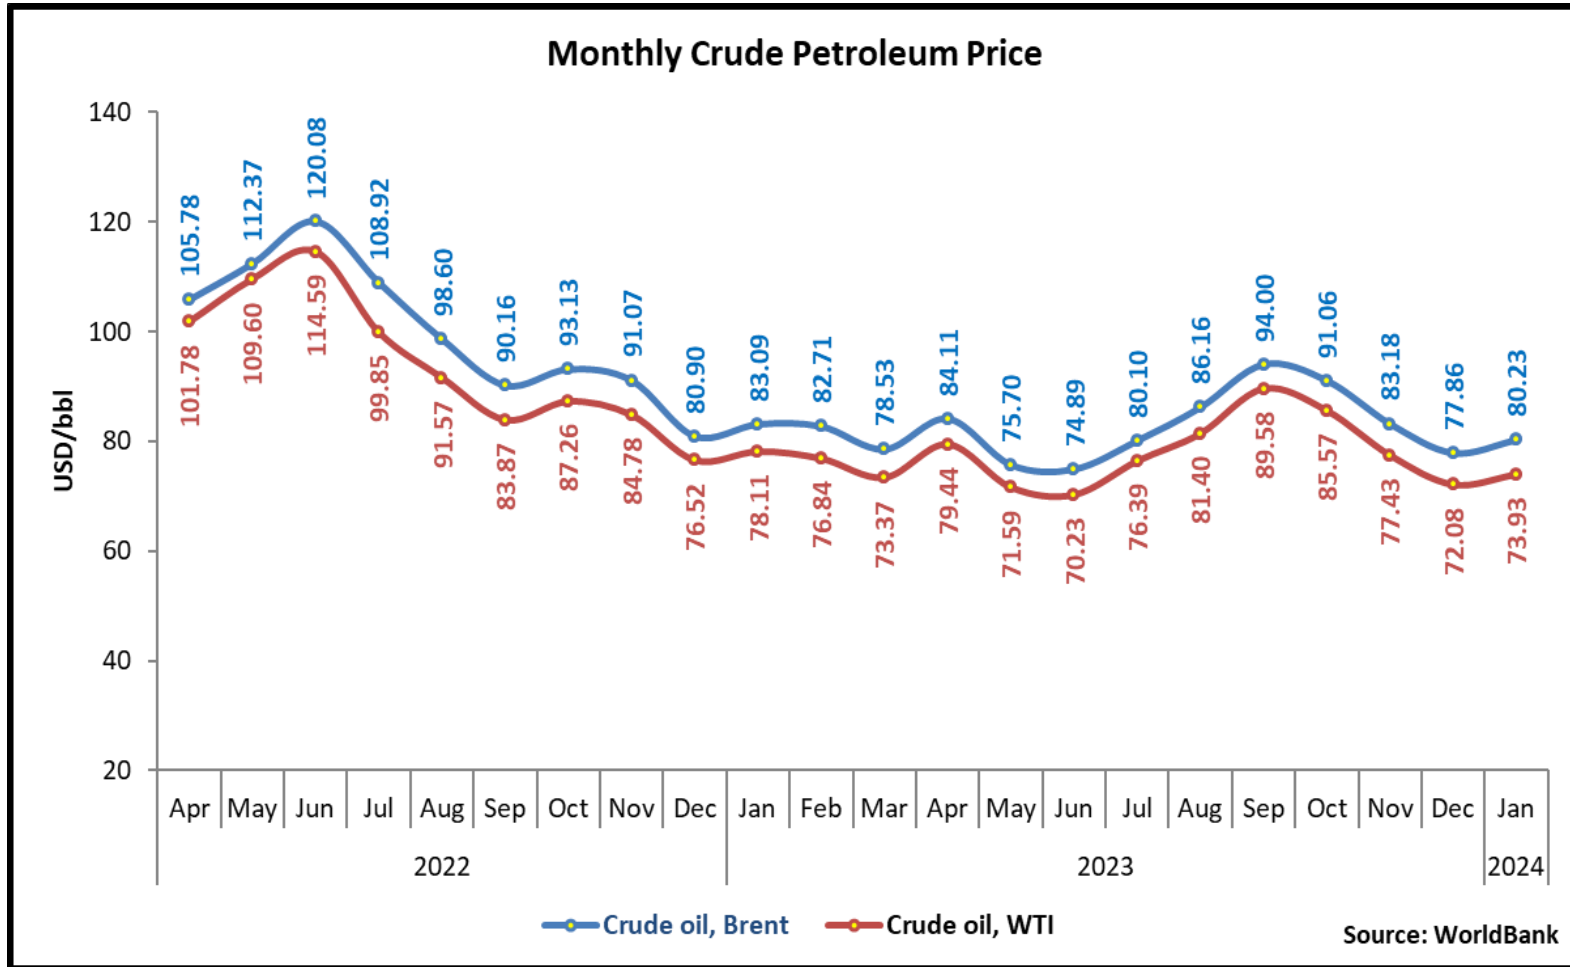

Monthly Crude Petroleum Price

Harga Bulanan Petroleum Mentah

MINISTRY OF
INTERNATIONAL TRADE AND INDUSTRY