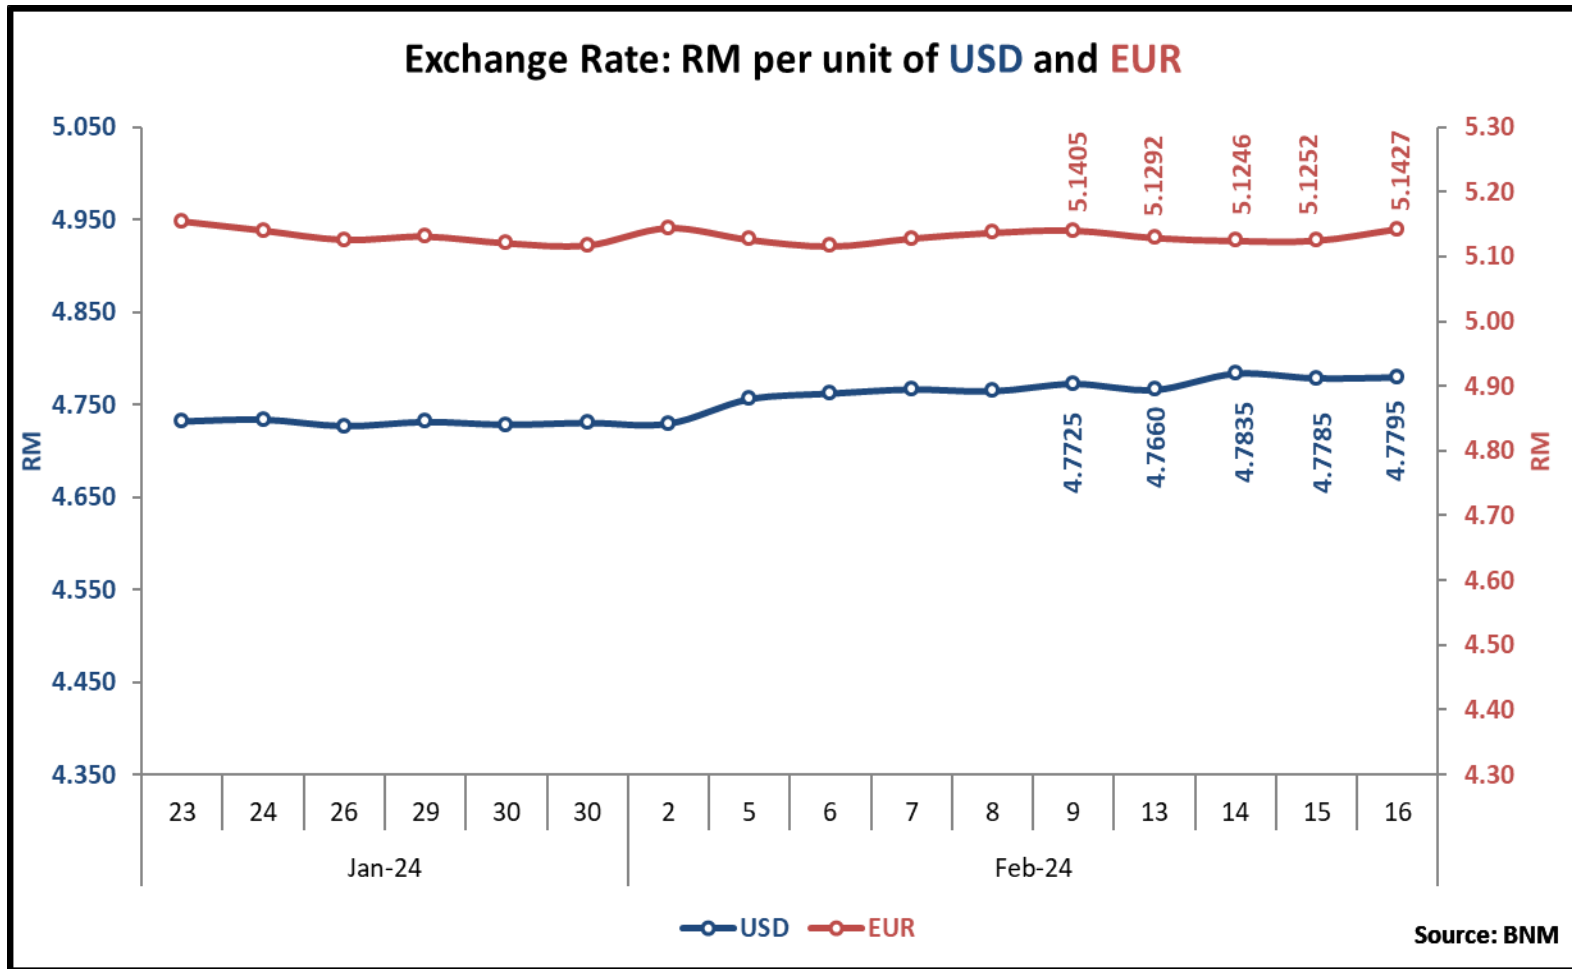

Monthly Crude Petroleum Price

Harga Bulanan Petroleum Mentah

MINISTRY OF
INTERNATIONAL TRADE AND INDUSTRY

Daily Foreign Exchange Rate

Kadar Pertukaran Wang Asing Harian

MINISTRY OF
INTERNATIONAL TRADE AND INDUSTRY