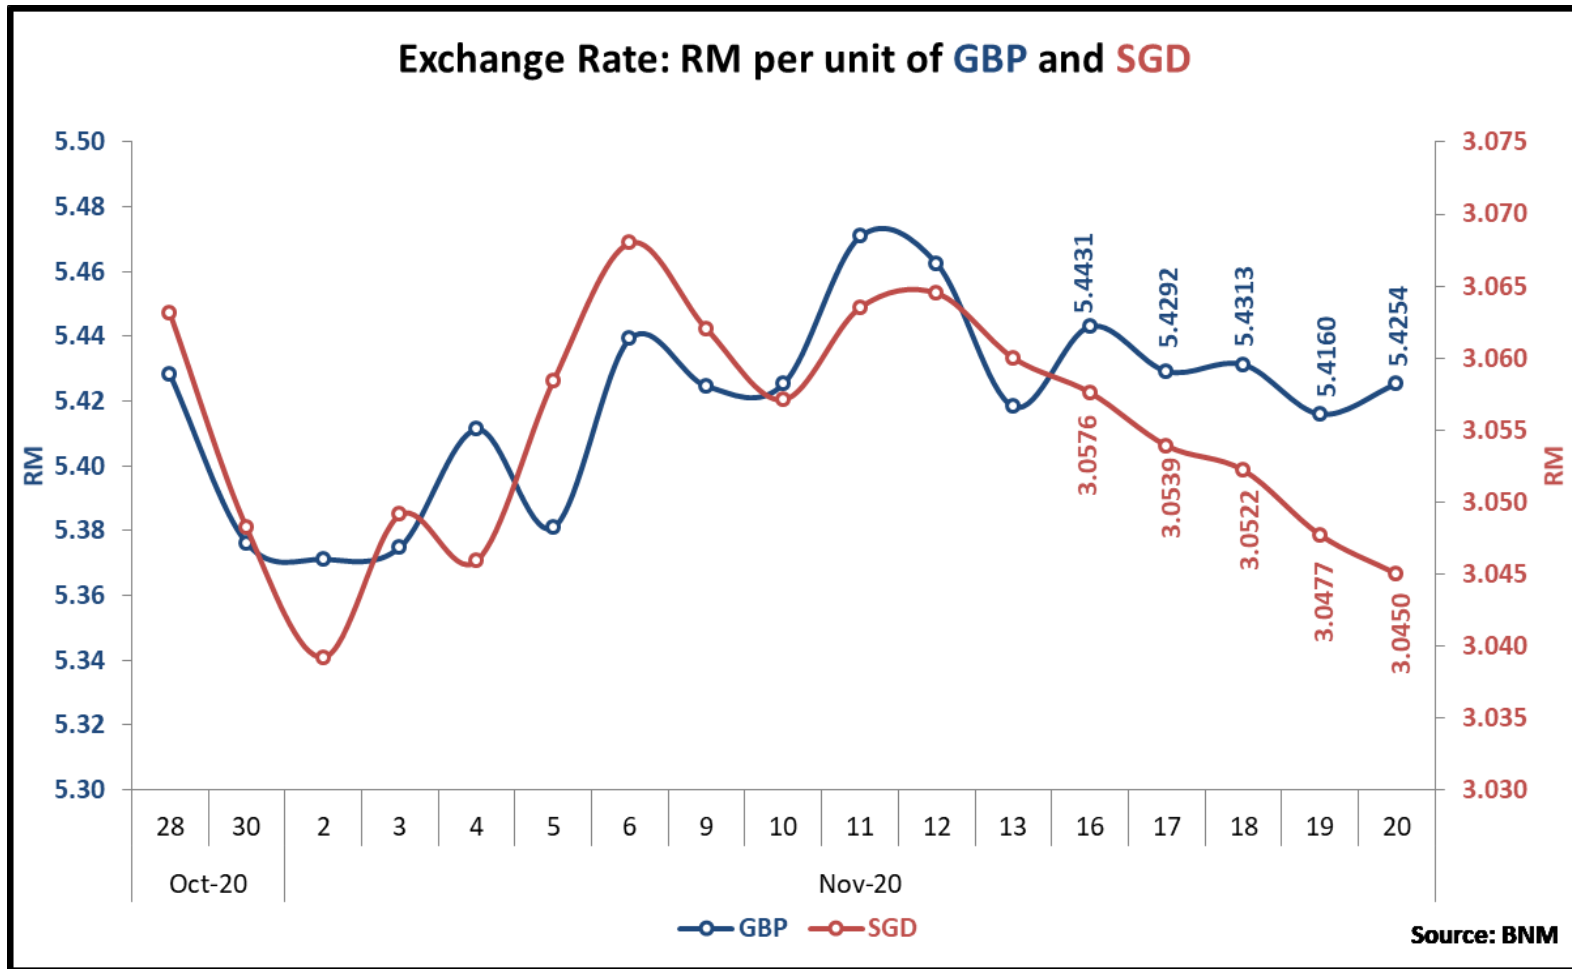

Daily Foreign Exchange Rate

Kadar Pertukaran Wang Asing Harian

MINISTRY OF
INTERNATIONAL TRADE AND INDUSTRY

Daily Foreign Exchange Rate

Kadar Pertukaran Wang Asing Harian

MINISTRY OF
INTERNATIONAL TRADE AND INDUSTRY