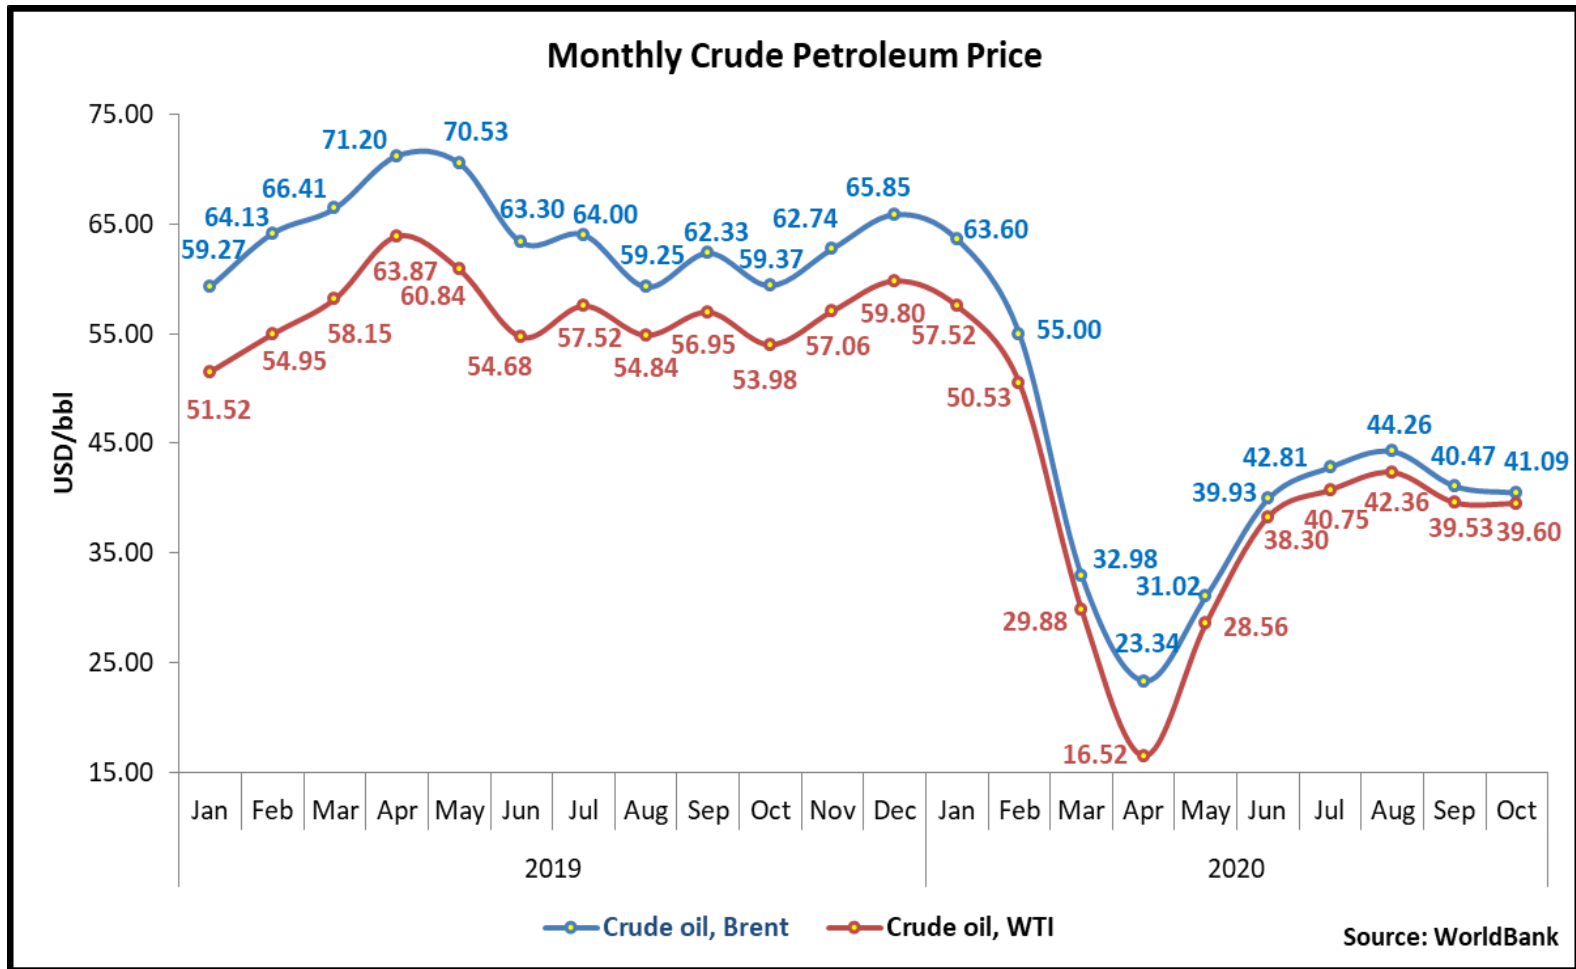

Weekly Crude Petroleum Price

Harga Mingguan Petroleum Mentah

MINISTRY OF
INTERNATIONAL TRADE AND INDUSTRY

Monthly Crude Petroleum Price

Harga Bulanan Petroleum Mentah

MINISTRY OF
INTERNATIONAL TRADE AND INDUSTRY