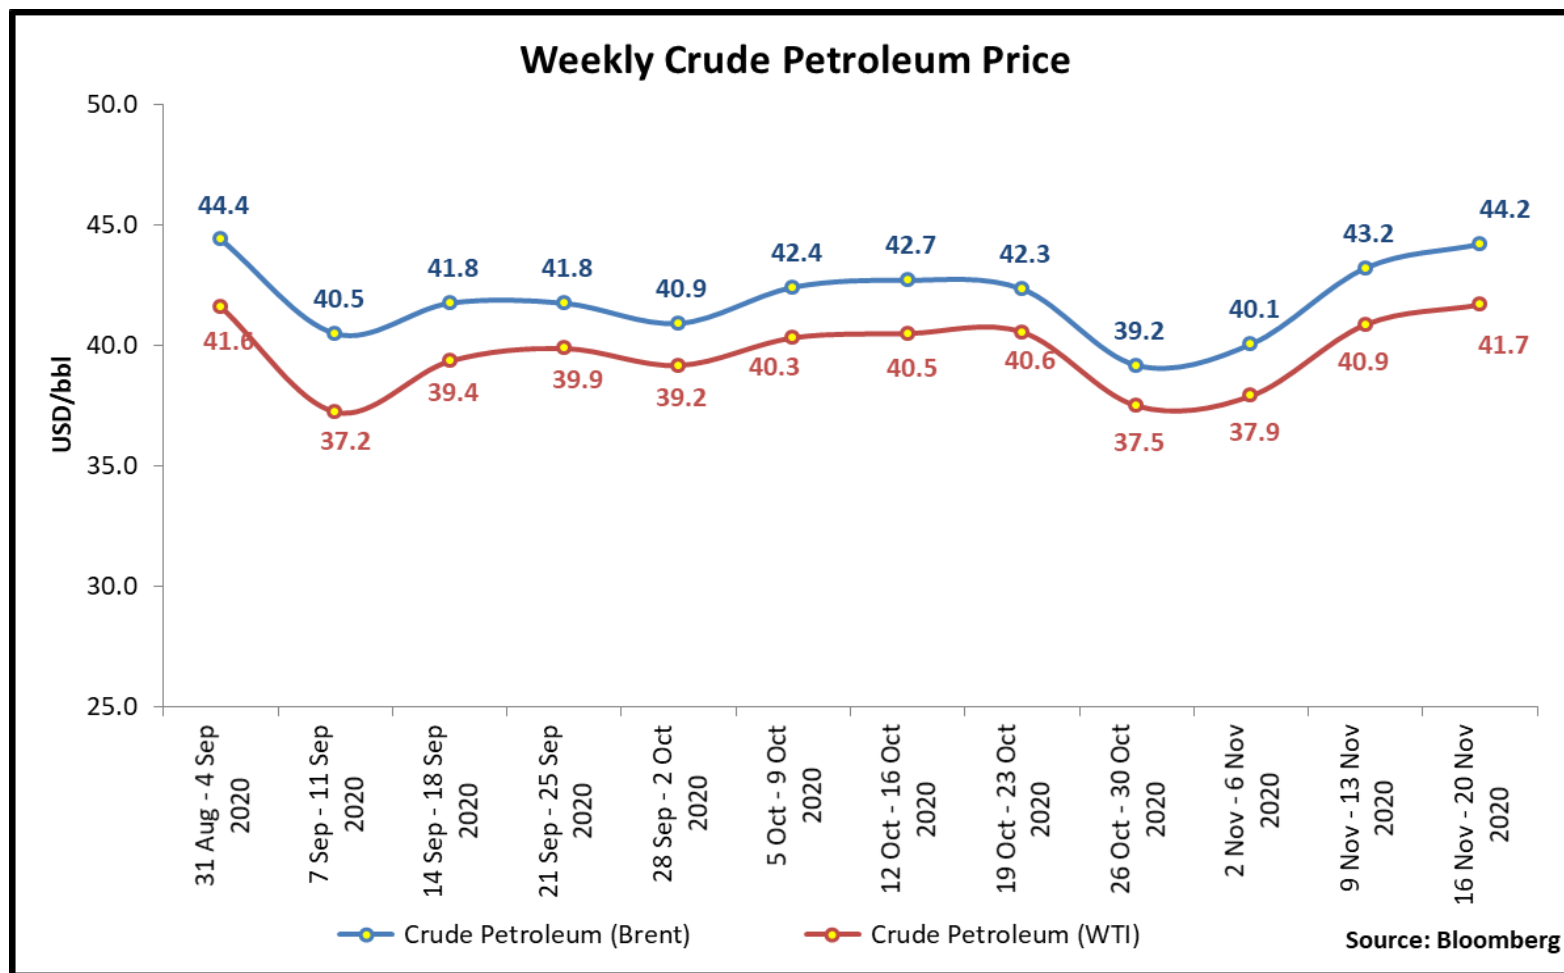

Weekly Crude Petroleum Price

Harga Mingguan Petroleum Mentah

MINISTRY OF
INTERNATIONAL TRADE AND INDUSTRY

Monthly Crude Petroleum Price

Harga Bulanan Petroleum Mentah

MINISTRY OF
INTERNATIONAL TRADE AND INDUSTRY