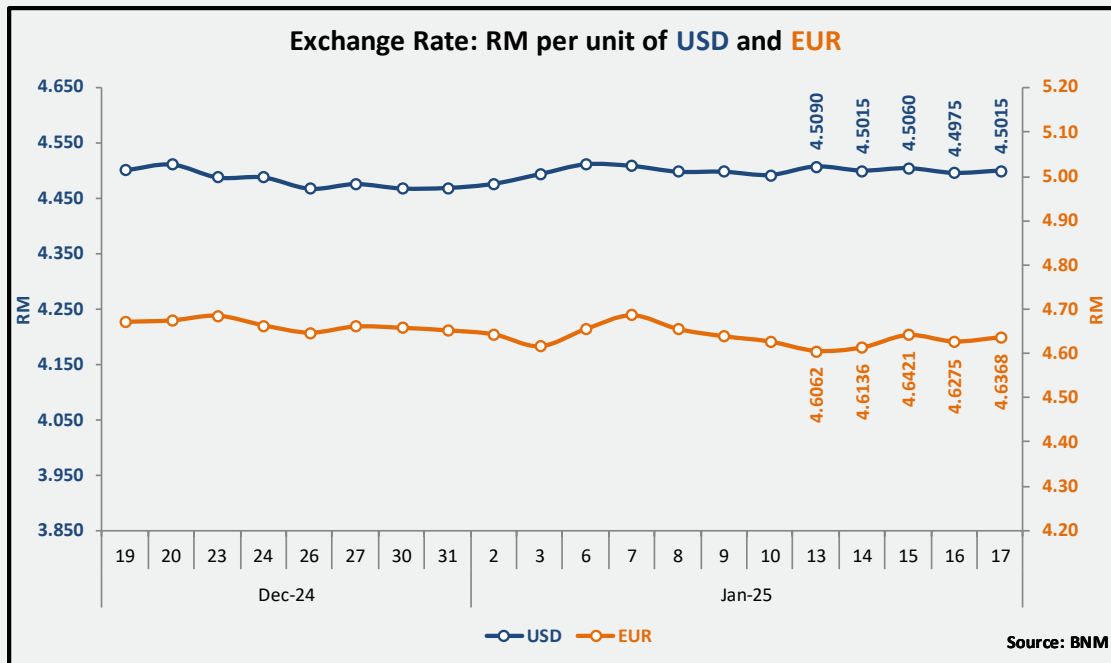

Daily Foreign Exchange Rate

Kadar Pertukaran Wang Asing Harian