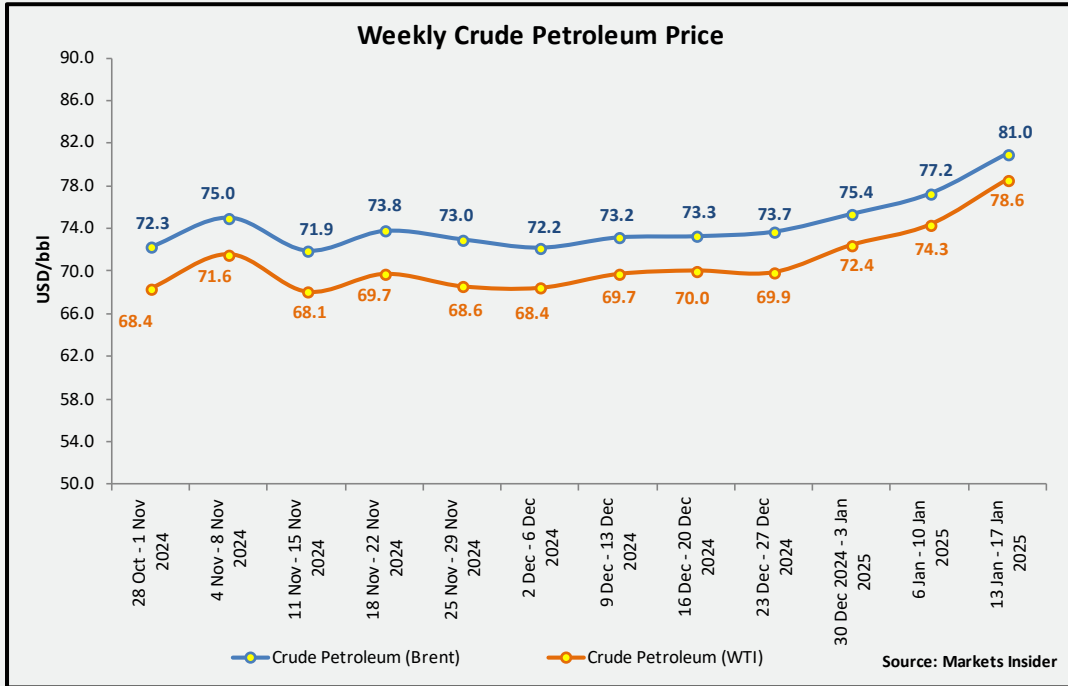

Daily Crude Petroleum Price

Harga Harian Petroleum Mentah

Note: Values in red is the average price before and after since no data available on that date

Weekly Crude Petroleum Price

Harga Mingguan Petroleum Mentah