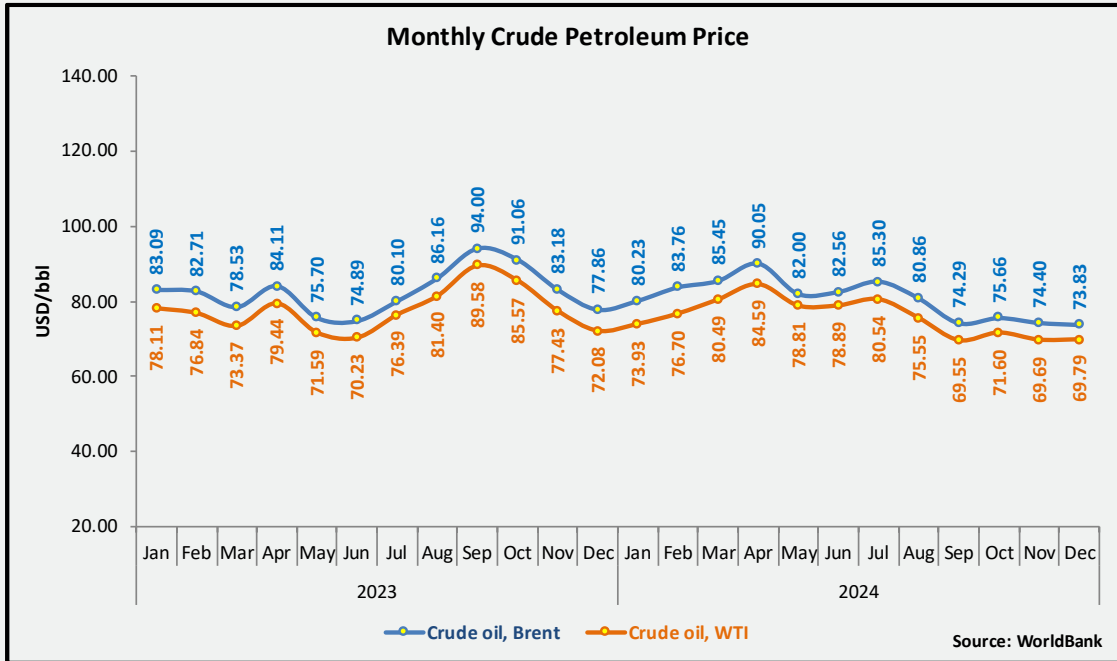

Monthly Crude Petroleum Price

Harga Bulanan Petroleum Mentah