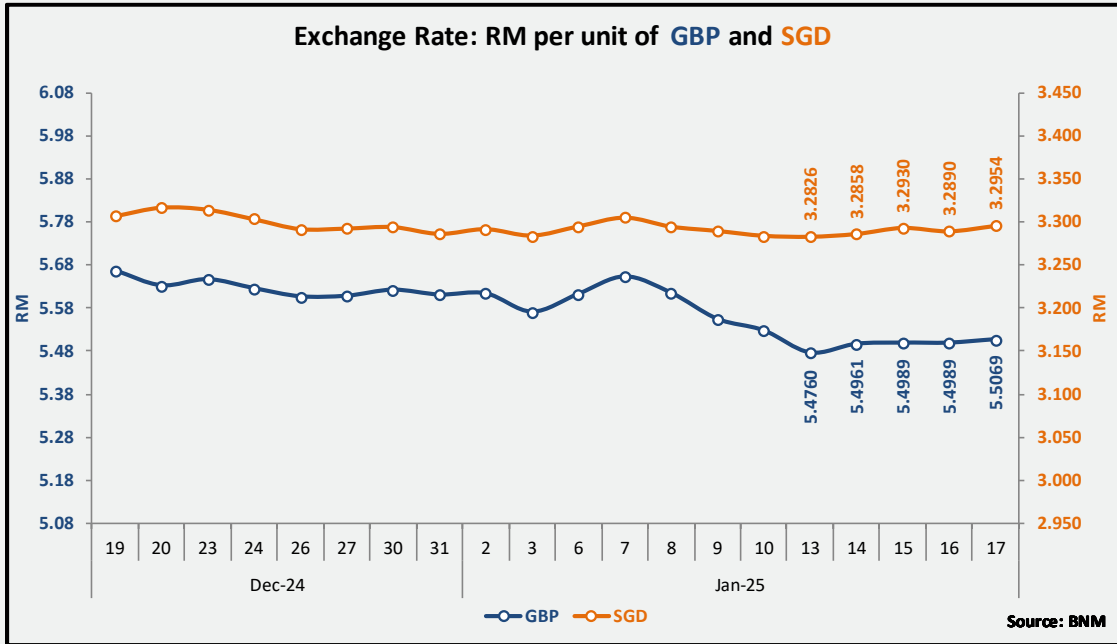

Monthly Crude Petroleum Price

Harga Bulanan Petroleum Mentah

Daily Foreign Exchange Rate

Kadar Pertukaran Wang Asing Harian

Daily Foreign Exchange Rate

Kadar Pertukaran Wang Asing Harian

Daily Foreign Exchange Rate