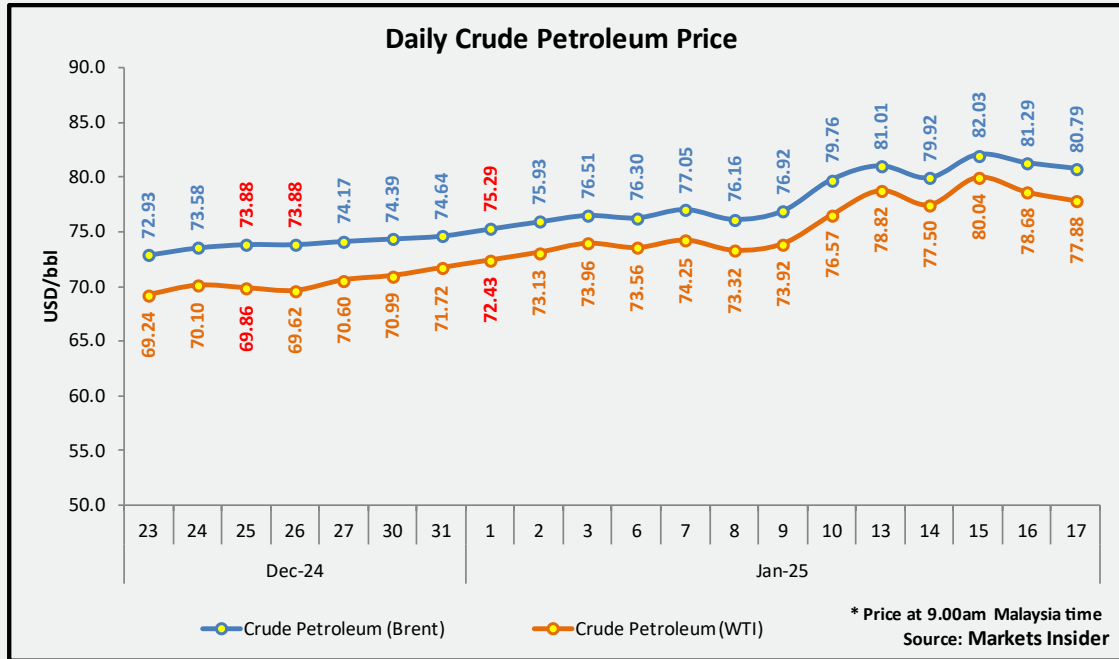

Daily Crude Petroleum Price

Harga Harian Petroleum Mentah

Note: Values in red is the average price before and after since no data available on that date

Weekly Crude Petroleum Price

Harga Mingguan Petroleum Mentah